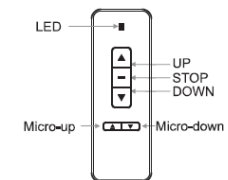

Brackets (Wall)

Brackets (Ceiling - Hanging Freely)

IR Remote

Features

- IR remote control with fine adjustments buttons supplied
- External IR receiver (400mm cable length with 3.5mm stereo plug) supplied (GV-GRSEXTCBLE)
- Host of external control options IP, RS232 and dry contact for 3 party control systems, breakout cable supplied (GV-GRIRCBL)
- 12V trigger jack 3.5mm stereo, 10m cable with 3.5mm to 3.5mm stereo plugs supplied (GV-GRSCBL12V)
- Fabric gain 1.0
- Manual override switch at base of the casing
- White Aluminium Designer Casing
- Projection fabric with 50mm black side borders
- Easy limit setting adjustment
- Universal Mounting system – “snap in” brackets can be positioned at any point along the casing.

Product Code	Aspect Ratio	Diagonal Size (inches)	Image Size w x h (mm)	Casing Length (mm)	Dropper bar (mm)	Shipping Size w x h x d (mm)	Net Weight (kg)	Top Black Leader (mm)	GV HideAway
GRIP084V	4:3	84"	1710×1280	1960	1835	2270 x 150 x 150	11	80	HH3
GRIP100V	4:3	100"	2030×1525	2280	2155	2590 x 155 x 160	14	80	HH3
GRIP120V	4:3	120"	2400×1800	2650	2525	2960 x 155 x 160	15	80	HH4
GRIP085H	16:9	85"	1882×1058	2132	2007	2445 x 155 x 160	12	600	HH3
GRIP092H	16:9	92"	2030×1145	2280	2155	2590 x 155 x 160	14	600	HH3
GRIP102H	16:9	102"	2258×1270	2508	2383	2820 x 155 x 160	15	600	HH4
GRIP112H	16:9	112"	2479×1394	2729	2604	3040 x 155 x 160	16	600	HH4
GRIP094C	16:10	94"	2025×1265	2275	2150	2590 x 155 x 160	14	600	HH3
GRIP103C	16:10	103"	2218×1385	2469	2343	2780 x 155 x 160	15	600	HH3
GRIP110C	16:10	110"	2369×1481	2619	2494	2960 x 155 x 160	17	600	HH4